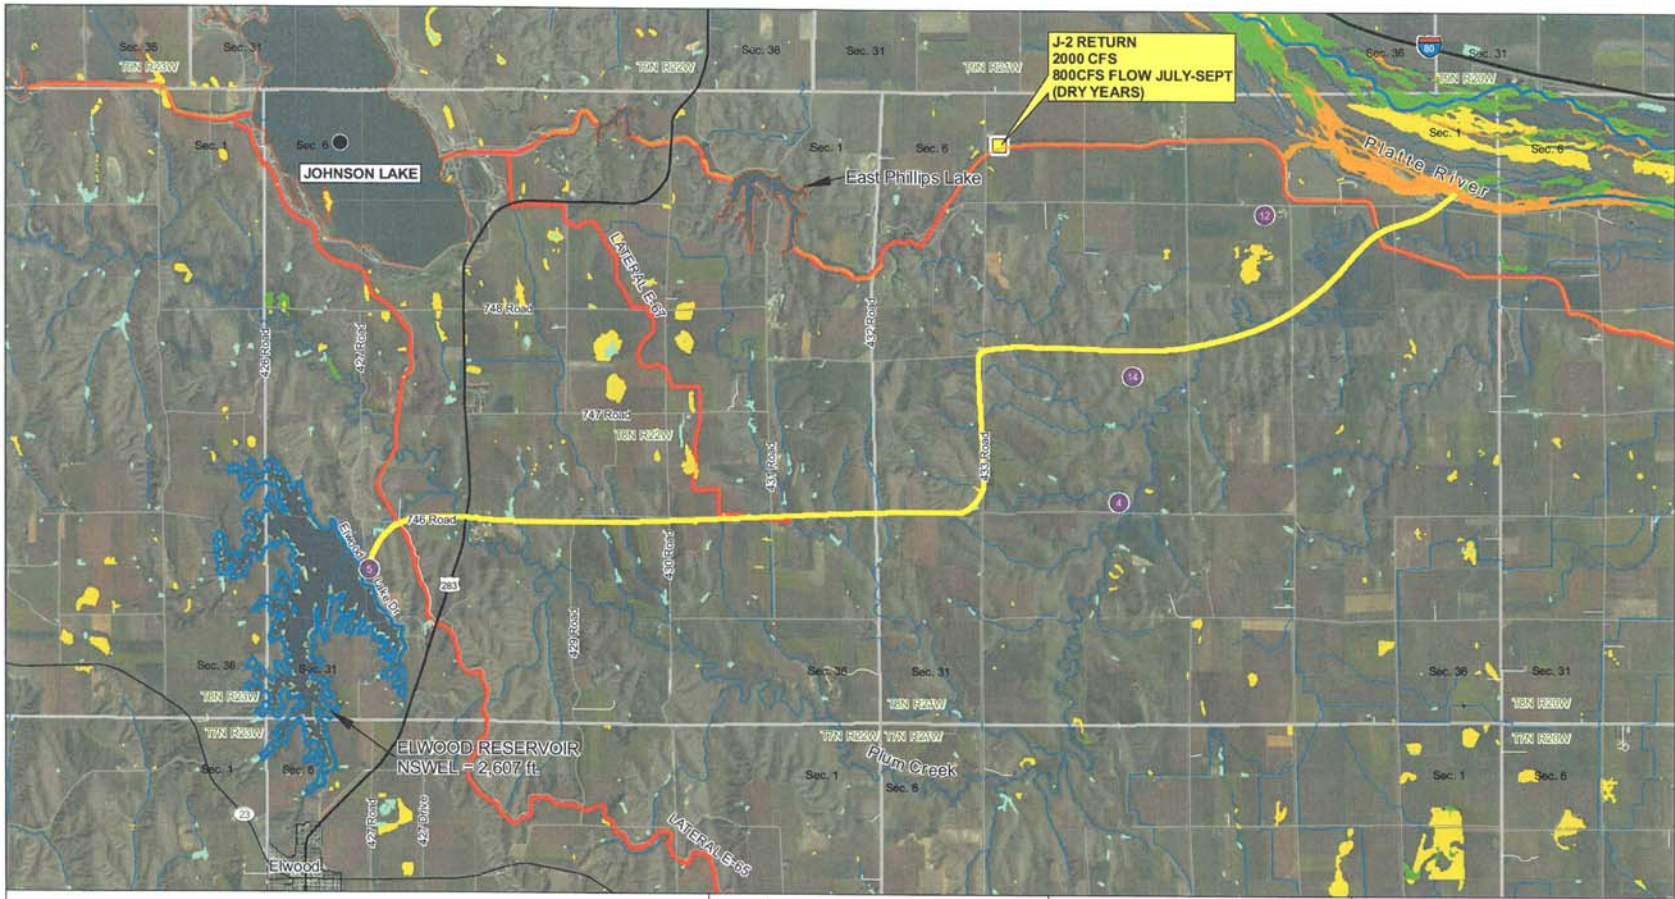

**ATTACHMENT 1: MAP OF ELWOOD RESERVOIR**

**Legend**

	Elwood Reservoir		Freshwater Emergent Wetland		Freshwater Pond
	Elwood Return (Undefined)		Freshwater Forested/Shrub Wetland		Riverine

Platte River Recovery Implementation Program

FIGURE 4-2: Elwood Reservoir