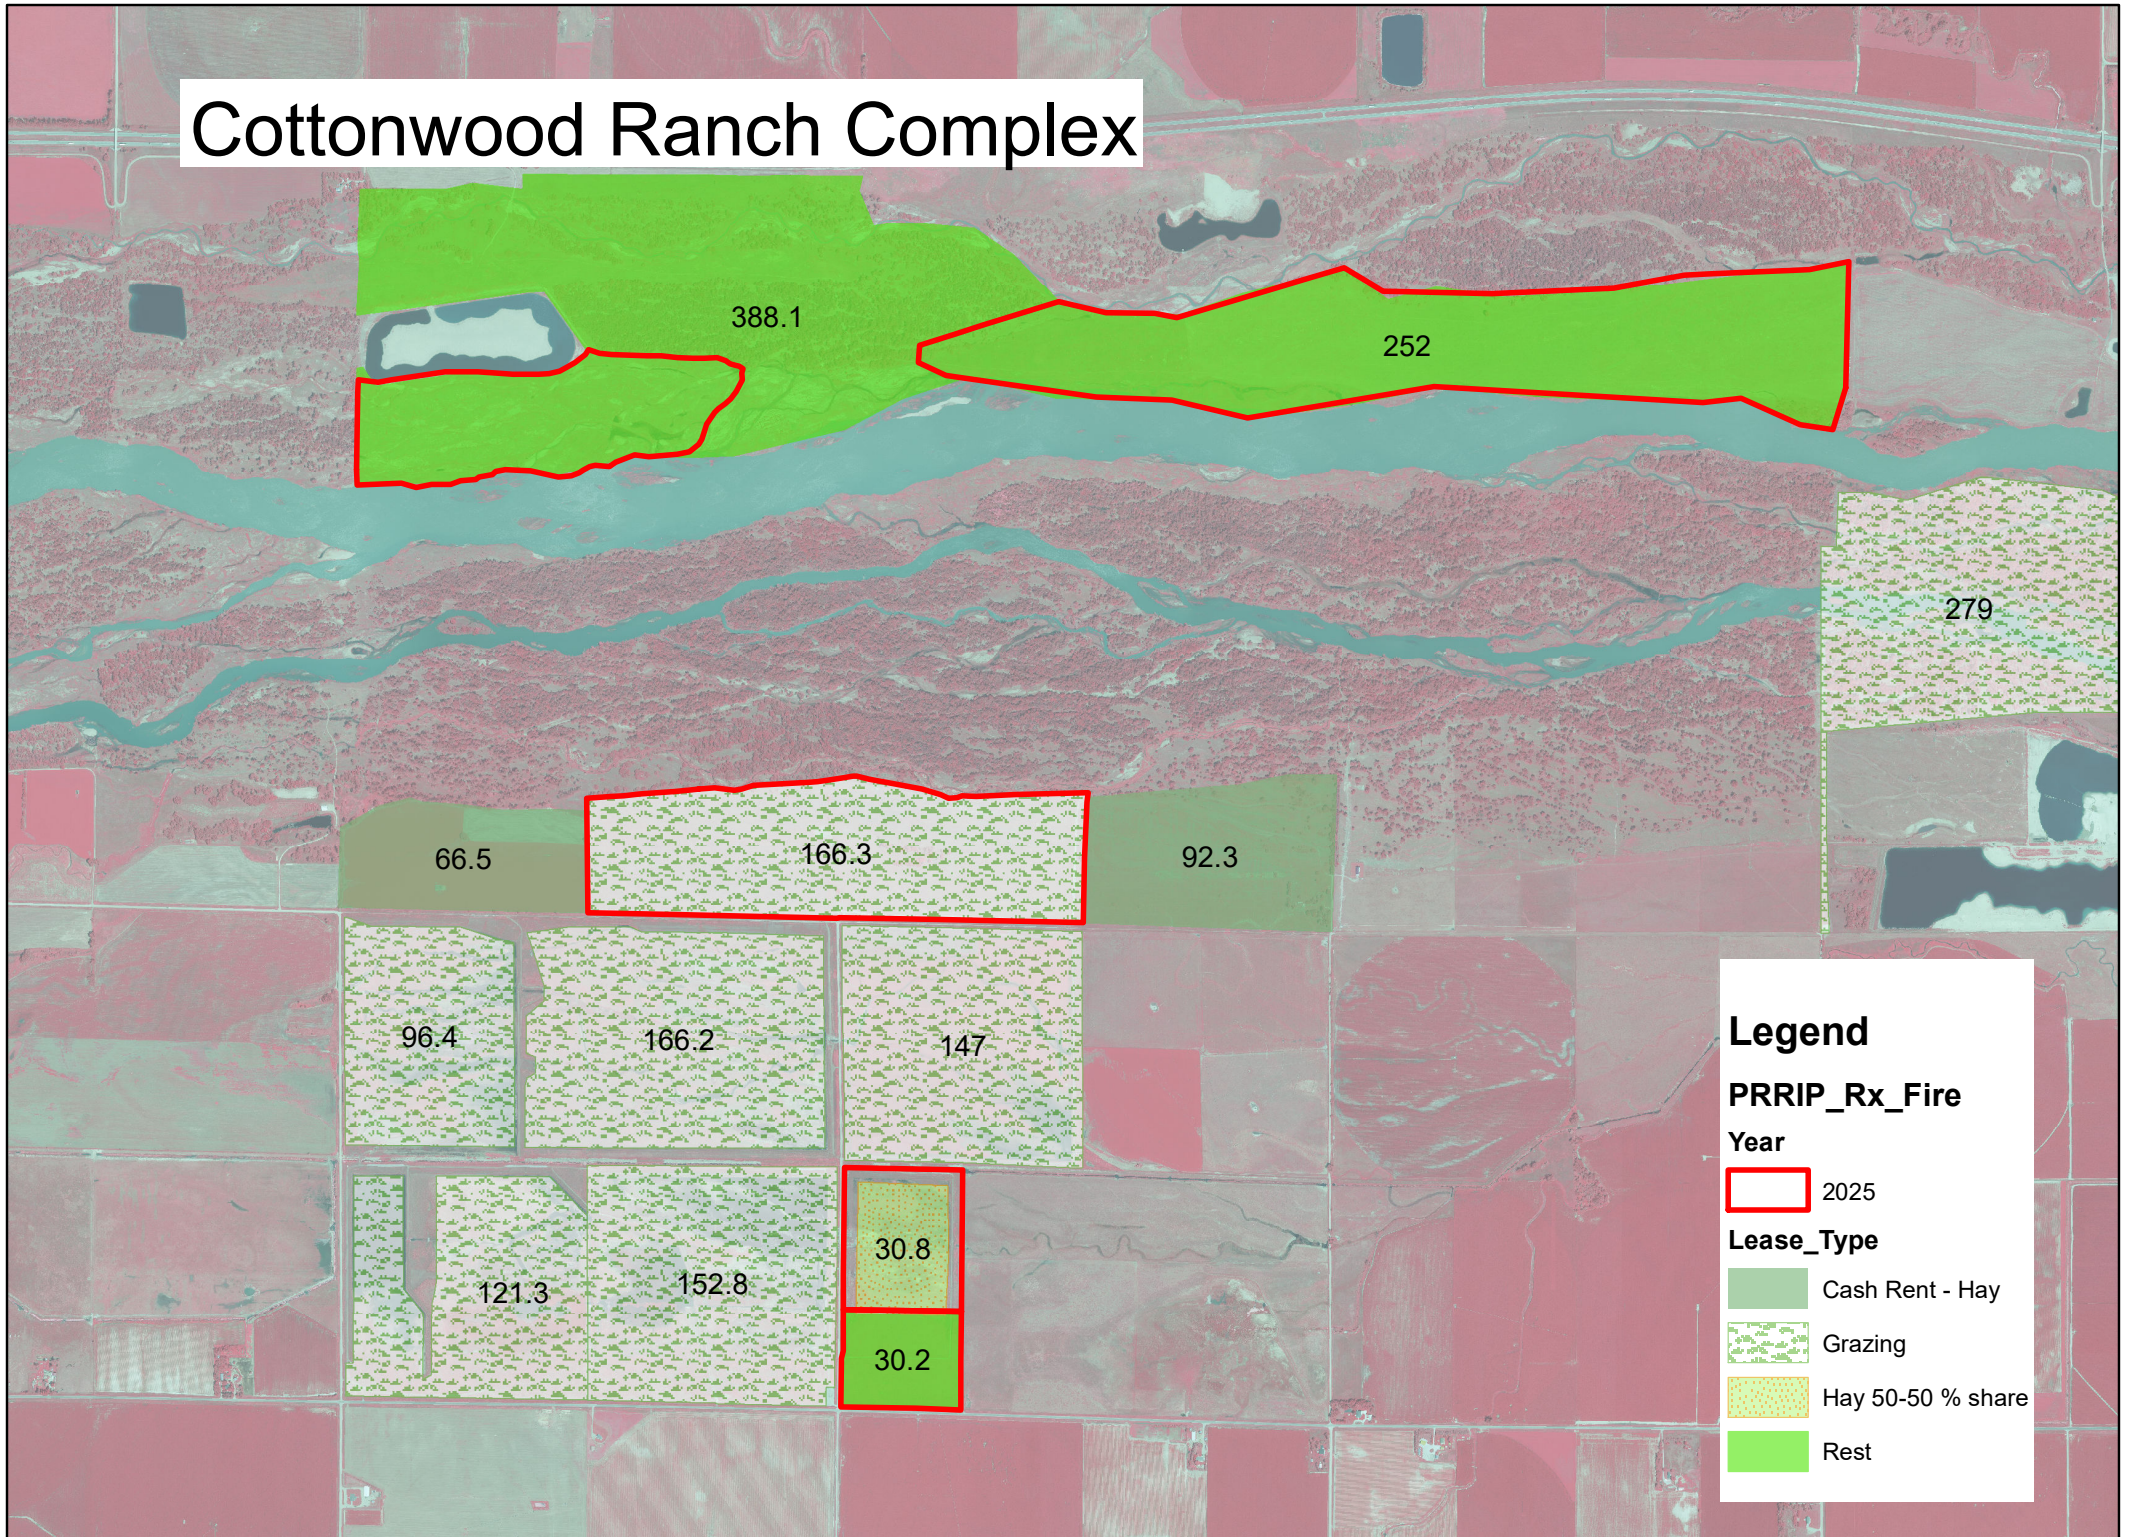

Cottonwood Ranch Complex

Legend

- PRRIP_Rx_Fire**
- Year**
- 2025
- Lease_Type**
- Cash Rent - Hay
 - Grazing
 - Hay 50-50 % share
 - Rest