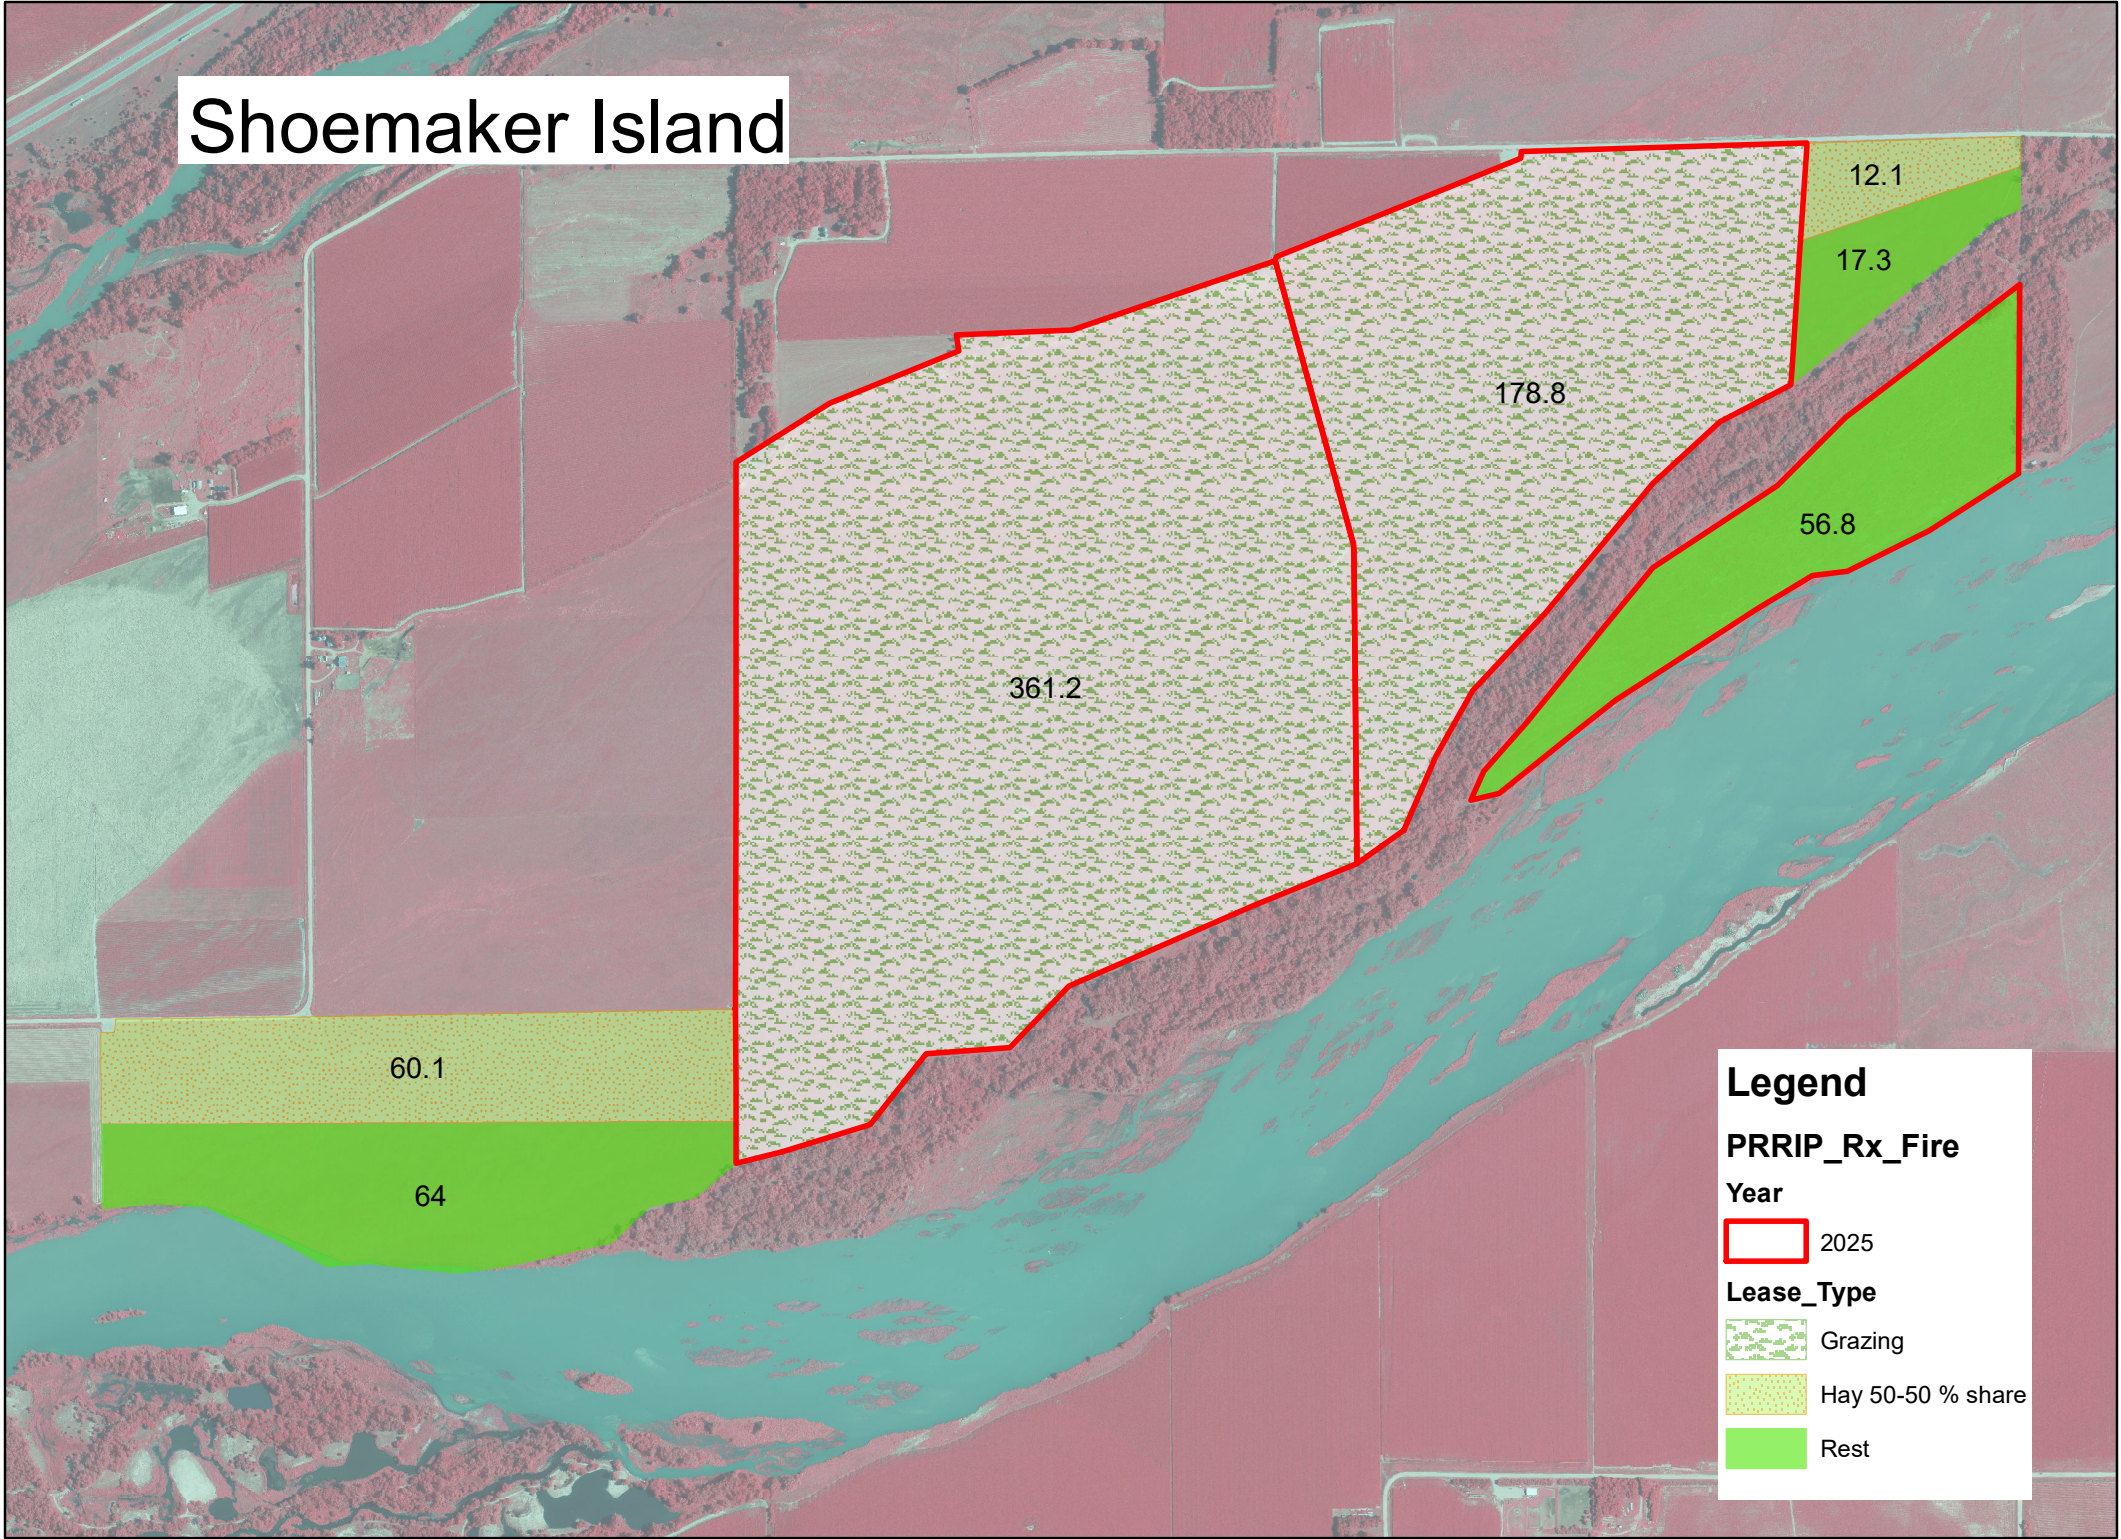

Shoemaker Island

Legend

PRRIP_Rx_Fire

Year

- 2025

Lease_Type

- Grazing
- Hay 50-50 % share
- Rest